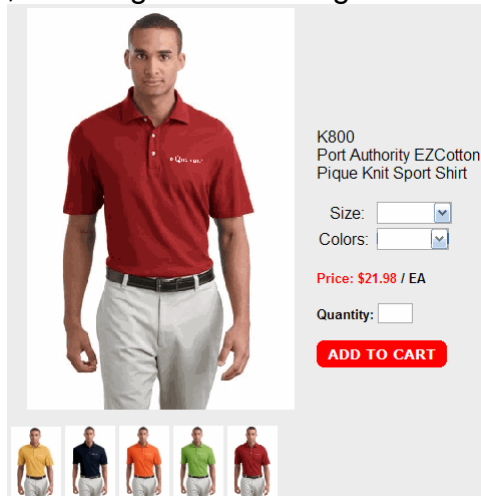

Images Tab

Primary: The primary image will display as the thumbnail for the item. Up/Down arrows moves the order of the images.

Add: Opens browse window to search for image. The window will default to look in then the Q2000\Image folder. If the image is in a different folder, browse to the folder, when image is selected a copy will be placed in the Q2000\Image folder. E-Quantum will prompt if an image with the same item ID is located in the image folder.

Up to 5 images can be added to an item. Multiple Images will display in the item detail screen; hovering over the image will change the larger display to the selected image.

View: View the image that is highlighted.